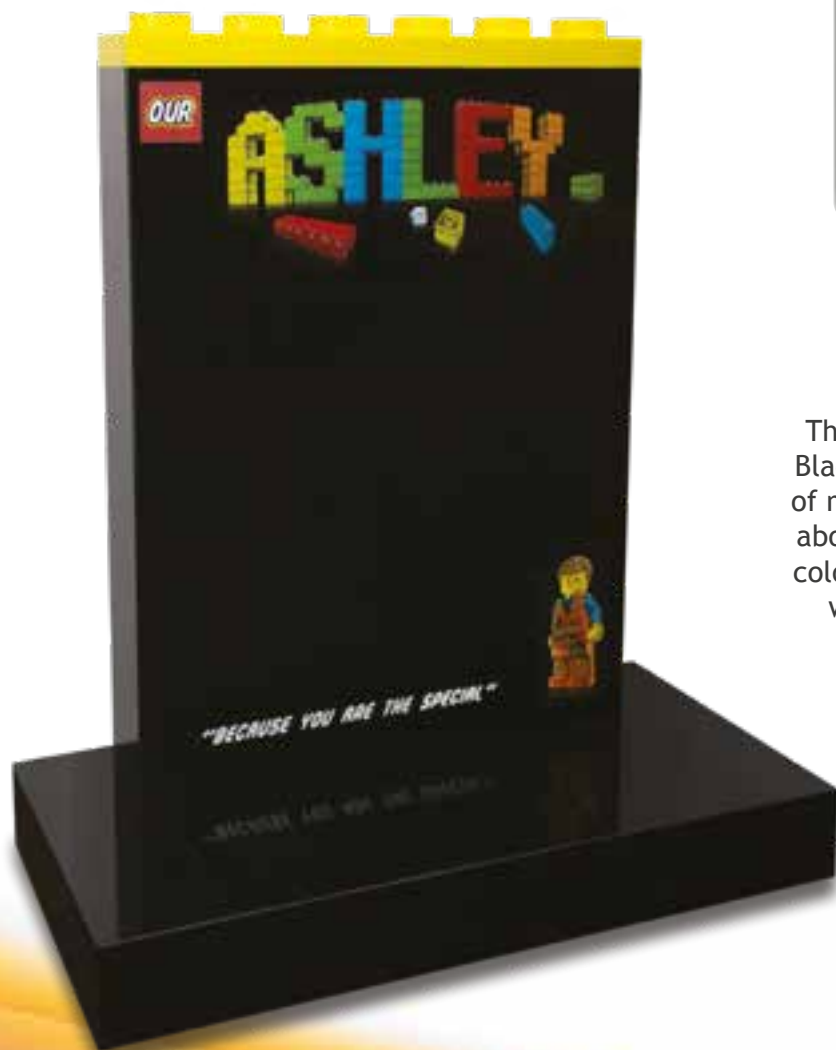

CHILDREN'S MEMORIALS