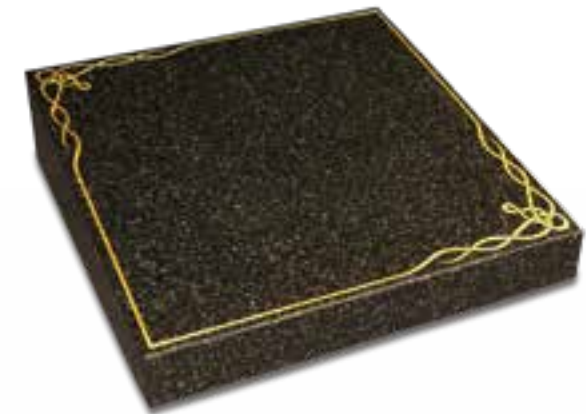

FE1408

Polished Regal granite wedge with gilded Celtic vine border.